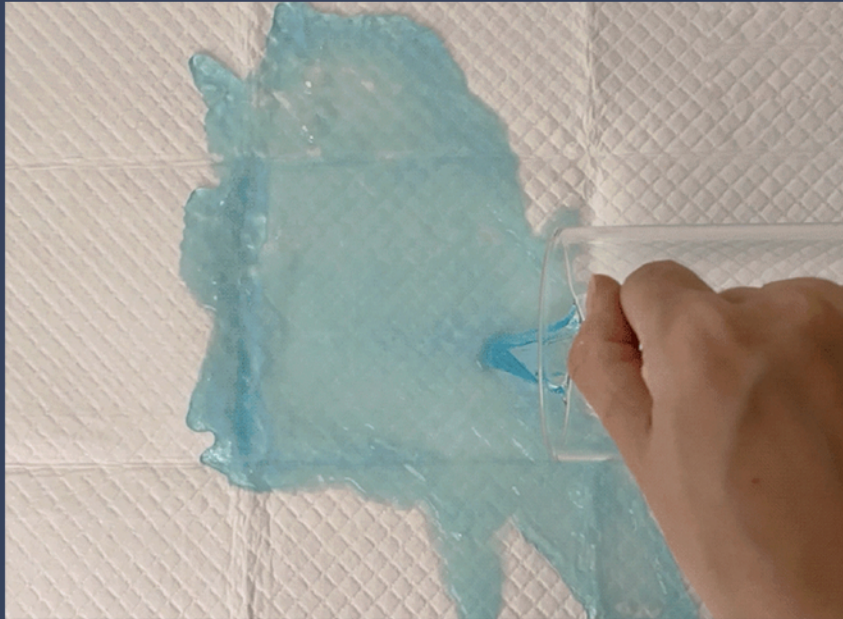

Welcome to 'MediPad' Application

Dog urine health check pad 'MediPad' made by 'theLittleCat'

This product is just a reference for dog health. And the beads color may be changed by the consumer's environment. The diagnosis of health is left to consumers' judgment.

CONTINUE

the Little Cat

POINT
2

Premium American Pulp and Ultra SAP

Meticulous 6-layer design for rapid absorption

Urine reaction cover

Ultra SAP

100% pure wood pulp

PE waterproof film

#01

Diamond embossing pattern

**Ensure Quick Absorption,
No More Worries about Leaks!**

MediPads, with their **unique pattern and structure, rapidly absorb urine upon contact, resulting in significantly less surface wetness compared to competitors' products.**

#02

Rapid Absorption Power, Even for Large Volumes of Urine!

Ultra SAP effectively **absorbs 1000 times more moisture** and turns it into a solid gel. Therefore, urine does not remain on the surface but is absorbed and fixed inside, **thereby minimizing odor.**