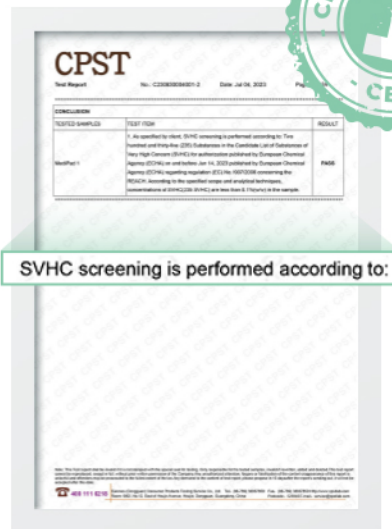

RoHS TEST

Testing of **6 types** of hazardous substances.

Pass!

SVHC TEST

Testing of **235 types** of hazardous substances.

Pass!

Why

Medipad is special