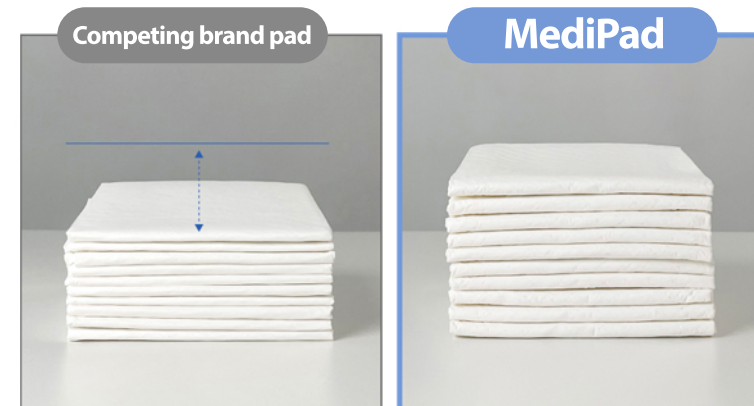

Comparing Absorption Capacities

Competing brand pad

VS

MediPad

POINT
3

Thick and Luxurious Premium American Pulp

It boasts a thicker construction and superior absorbency compared to other pet pads

We've compared it on an equal size basis.

Incomparable level of thickness

It's thicker than other pet pads, not only aiding in rapid absorption but also providing a comfortable user experience

POINT
4

Waterproofed with a PE Film for Full Protection