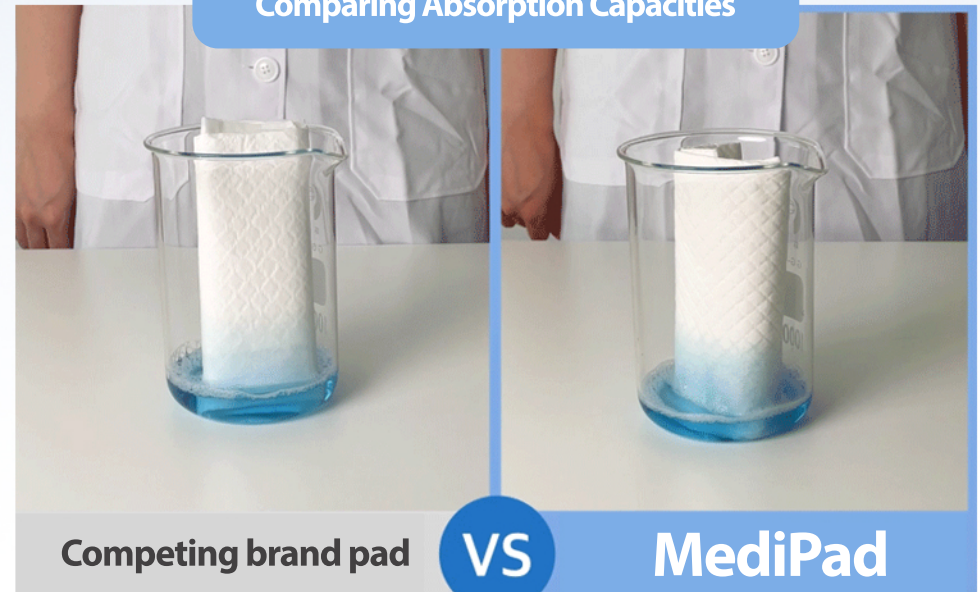

Comparing Absorption Capacities

Competing brand pad

VS

MediPad