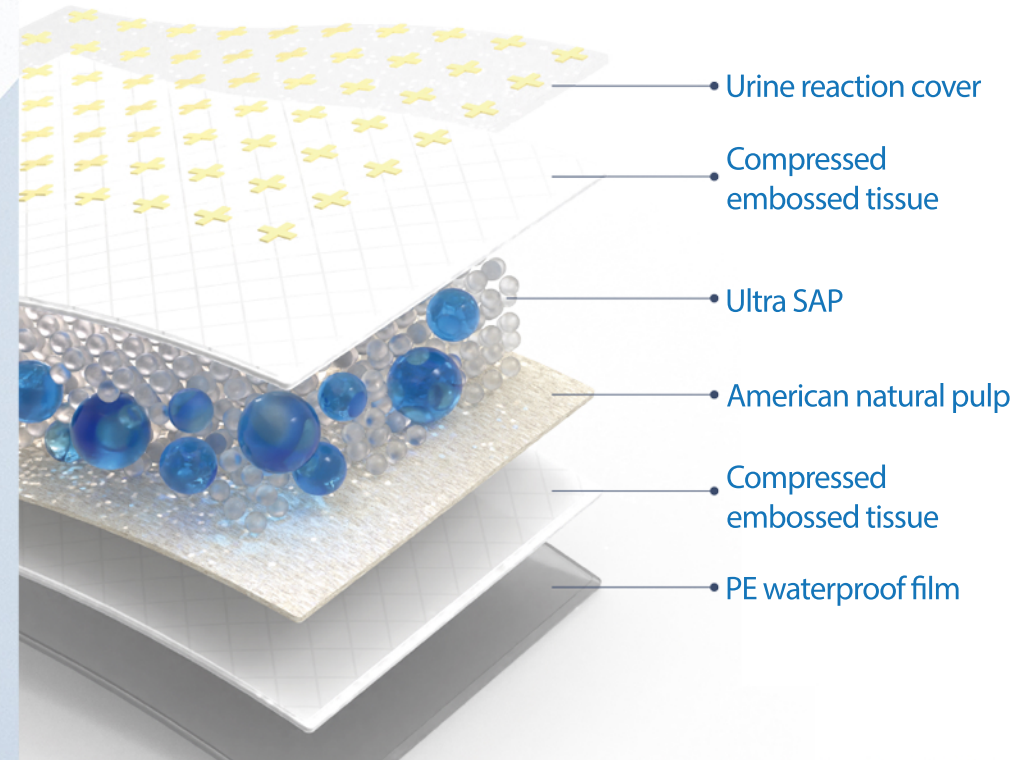

Welcome to 'MediPad' Application

Dog urine health check pad 'MediPad' made by 'theLittleCat'

This product is just a reference for dog health. And the beads color may be changed by the consumer's environment. The diagnosis of health is left to consumers' judgment.

CONTINUE

the Little Cat

POINT
2

Premium American Pulp and Ultra SAP

Meticulous 6-layer design for rapid absorption

Urine reaction cover

Ultra SAP

100% pure wood pulp

PE waterproof film

#01

Diamond embossing pattern

**Ensure Quick Absorption,
No More Worries about Leaks!**

MediPads, with their **unique pattern and structure, rapidly absorb urine upon contact, resulting in significantly less surface wetness compared to competitors' products.**

#02

Rapid Absorption Power, Even for Large Volumes of Urine!

Ultra SAP effectively **absorbs 1000 times more moisture** and turns it into a solid gel. Therefore, urine does not remain on the surface but is absorbed and fixed inside, **thereby minimizing odor.**