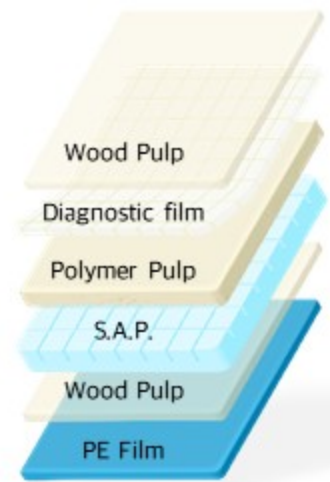

Super-absorbent polymer

With excellent absorption,
it quickly solidifies pee.

PE waterproof film

Excellent waterproofing PE film,
the floor does not get wet.

Check dog's health with app

You can check your dog's kidney
health with MEDIPAD app.

Suitable for All dogs

Medium/Large/X-large
- 3 sizes of pads for All dogs.

Product Overview

- Product : MEDIPAD
- Function : Pad for identifying a dog's kidney health

Product Features

- Easy identification of the kidney-related urinary tract disease of a dog, which is the most common health issue among dogs.
- Identification of the kidney health condition with the app by taking picture of the pad color.
- Guide for a dog's kidney health.
- Supports consultation with a veterinarian or nearby hospital reservation.

Specification

Package Size Medium : 450mm × 230mm × 195mm
Large : 340mm × 475mm × 195mm
X-Large : 450mm × 475mm × 223mm

Product Size Medium : 457mm × 584mm × 50Pads
Large : 584mm × 711mm × 50Pads
X-Large : 711mm × 890mm × 50Pads

Product Weight Medium : 47g / 2.4kg
(Net Weight / Gross Weight) Large : 72g / 3.7kg
X-Large : 110g / 5.6kg

Main Material Polyethylene film,
Wood pulp, Polymer pulp,
Diagnostic film

Control 'MEDIPAD' App